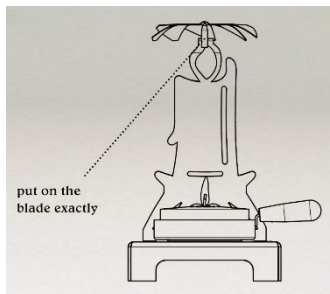

Our latest addition to the HUSS Incense family is the **NEW Candle Pyramid** available in three shimmering colours.

Perhaps the smallest metal pyramid for tea lights.

They work simply, like a conventional one, as you know it.