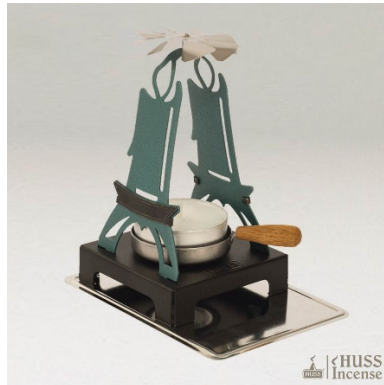

Our latest addition to the HUSS Incense family is the **NEW Candle Pyramid** available in three shimmering colours.

Perhaps the smallest metal pyramid for tea lights.

They work simply, like a conventional one, as you know it.